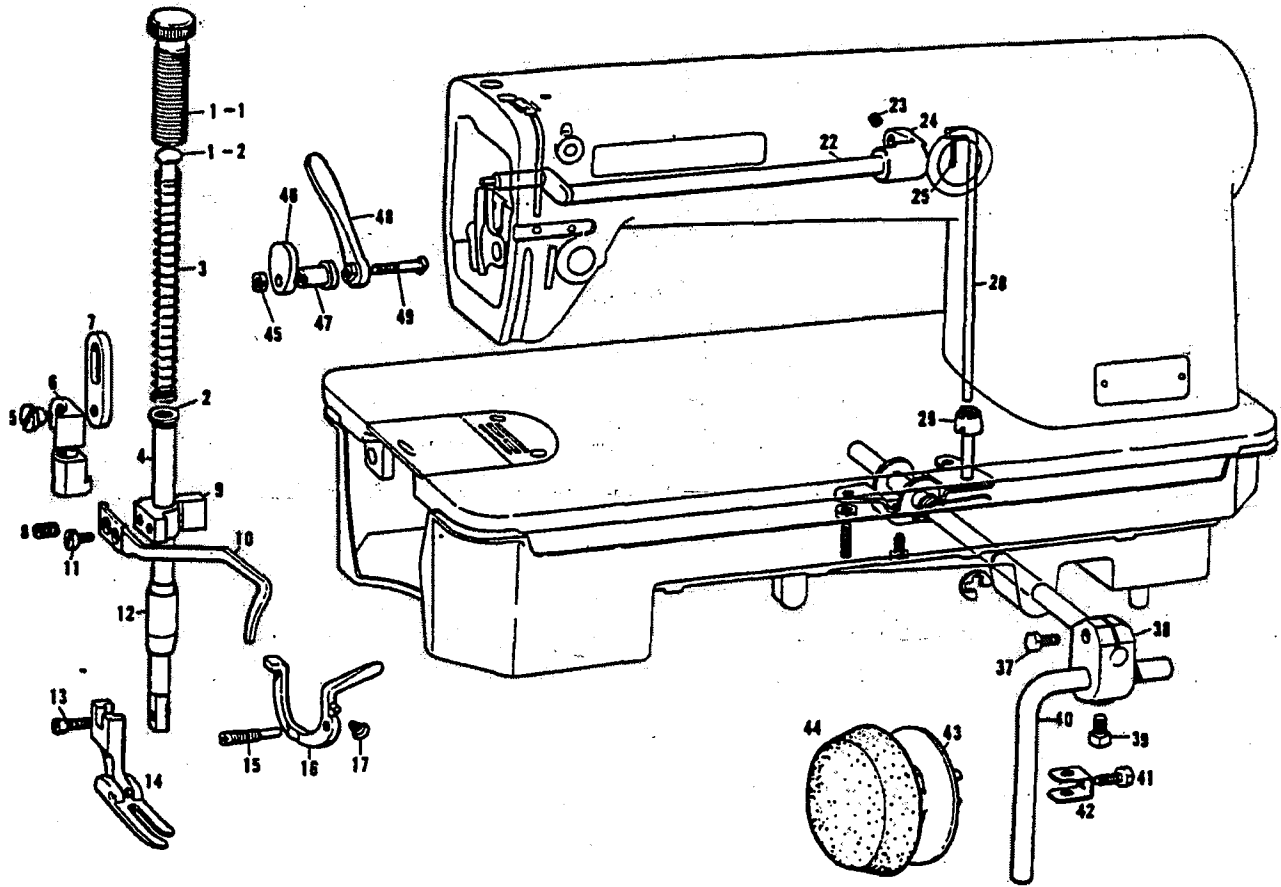

E. Presser Foot

Ref. No.	Name of Parts	Qty	Parts No.	Assembly No.	Ref. No.	Name of Parts	Qty	Parts No.	Assembly No.
E-1-1	Screw	1	141207-0-01		E-22	Knee Lifter Upper Crank Shaft	1	109145-0-01	
E-1-2	Presser Spring Bar	1	141208-0-01		E-23	Screw	1	013770-7-10	Knee Lifter Crank Upper Assembly 142756-0-01
E-2	Presser Spring Washer	1	140407-0-01		E-24	Knee Lifter Crank Upper	1		
E-3	Presser Spring	1	141209-0-01		E-25	Pin	1	045161-0-00	
E-4	Presser Bar	1	111465-0-01		E-28	Knee Lifter Connecting Rod	1	141168-0-01	
E-5	Screw	1	100294-0-01		E-29	Knee Lifter Complying Bar	1	145573-0-00	
E-6	Presser Bar Lifter Bracket	1	100290-0-01		E-37	Bolt	1	017762-0-13	
E-7	Presser Bar Lifting Connector	1	109144-0-01		E-38	Knee Lifter Joint	1		
E-8	Screw	1	013760-8-10	Presser Bar Clamp Assembly 180102-0-01	E-39	Bolt	1	100463-0-01	Knee Lifter Assembly 181427-0-01
E-9	Presser Bar Clamp	1			E-40	Knee Lifter Bar	1		
E-10	Presser Bar Bracket Thread Guide	1	111469-0-01		E-41	Bolt	1	110087-0-01	
E-11	Screw	1	009680-7-13		E-42	Knee Lifter Plate Stopper	1		
E-12	Presser Bar Bushing	1			E-43	Knee Lifter Plate	1		
E-13	Screw	1	001670-8-14		E-44	Knee Lifter Cover	1	140503-0-01	
E-14	Presser Foot Complete	1			E-45	Nut	1	021680-2-02	
E-15	Hinge Screw	1	109163-0-01		E-46	Presser Bar Lifter Cam	1	142015-0-01	
E-16	Tension Release Lever	1	111470-0-00		E-47	Presser Bar Lifter Shaft	1	142017-0-01	
E-17	Tension Release Lever Spring	1	100405-0-01		E-48	Presser Bar Lifter Lever	1	142016-0-01	
					E-49	Bolt	1	142018-0-01