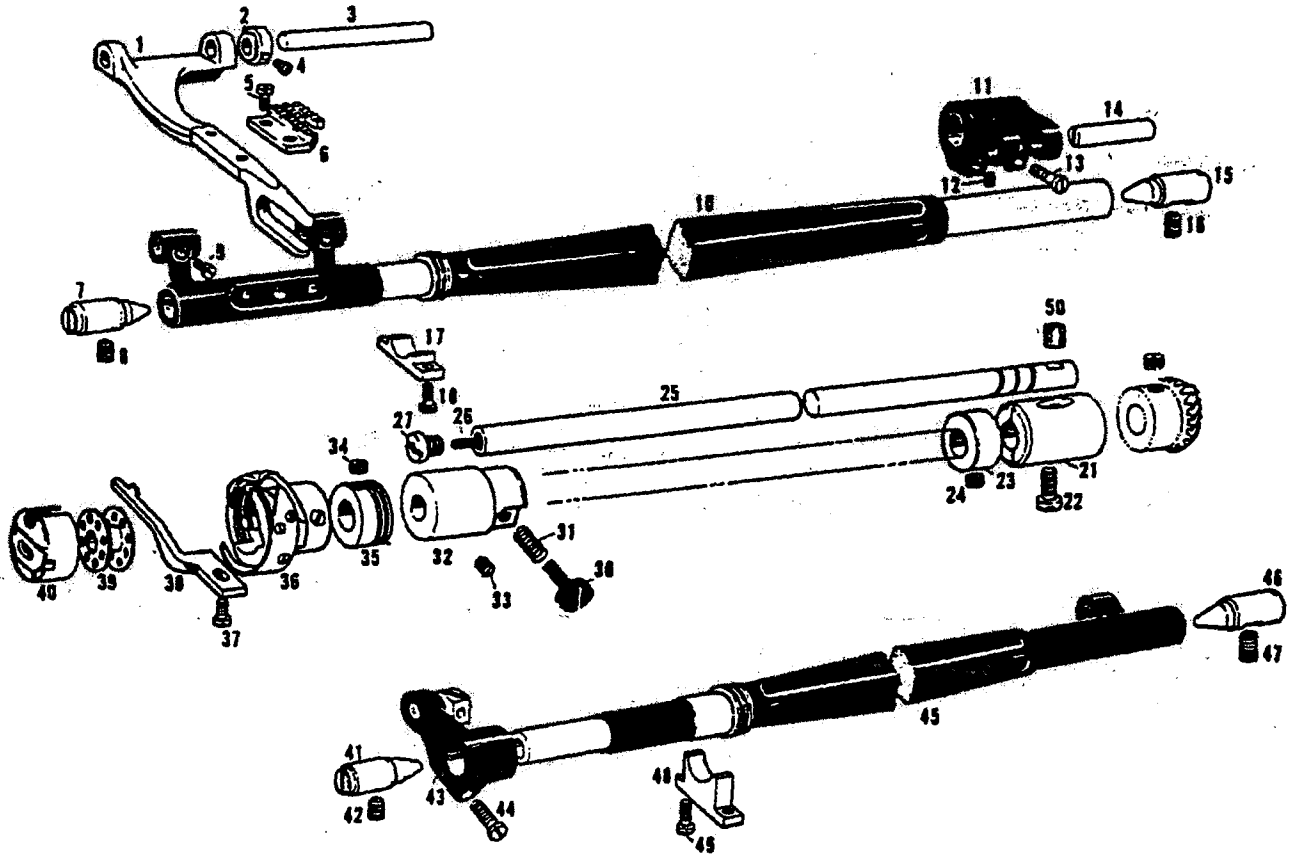

D. Rotary Hook Mechanism

Ref. No.	Name of Parts	Qty	Parts No.	Assembly No.	Ref. No.	Name of Parts	Qty	Parts No.	Assembly No.
D-1	Feed Bar	1			D-27	Screw	1	109173-0-01	
D-2	Feed Bar Shaft	1			D-30	Screw	1	145334-0-01	
D-4	Screw	2	144458-0-01	Collar 182048-0-01	D-31	Spring	1	116794-0-01	
D-3	Feed Bar Shaft	1	109156-0-01		D-32	Lower Shaft Bushing, Left	1	118761-1-00	
D-5	Screw	2	100080-0-03		D-33	Screw	1	013680-8-12	
D-6	Feed Dog	1			D-34	Screw	2	013689-4-12	Oil Rejector 144943-0-01
D-7	Taper Center Left	1	104847-0-01		D-35	Oil Rejector	1		
D-8	Screw	1	013770-7-10		D-36	Rotary Hook Assembly	1		
D-9	Screw	2	104908-0-01		D-37	Screw	1	009681-0-12	
D-10	Feed Rock Shaft	1	109154-0-03		D-38	Bobbin Case Holder Position Bracket	1	100367-0-01	
D-11	Feed Rock Shaft Arm	1	109152-0-01		D-39	Bobbin	1	117132-0-01	
D-12	Screw	1	013689-4-12		D-40	Bobbin Case	1	100369-0-01	
D-13	Screw	2	009681-2-12		D-41	Taper Center Left	1	104847-0-01	
D-14	Feed Rock Shaft Arm Pin	1	109153-0-01		D-42	Screw	1	013770-7-10	
D-15	Taper Center Right	1	104848-0-01		D-43	Feed Lifting Arm	1		Feed Lifting Arm 181562-0-01
D-16	Screw	1	013770-7-10		D-44	Screw	1	009681-6-12	
D-17	Oil Stopper	1	118559-0-01		D-45	Feed Lifting Rock Shaft	1	108556-0-03	
D-18	Screw	2	009670-8-12		D-46	Taper Center Right	1	104848-0-01	
D-21	Lower Shaft Bushing Right	1	104520-1-00		D-47	Screw	1	013770-7-10	
D-22	Screw	1	121007-0-01		D-48	Oil Stopper	1	118559-0-01	
D-23	Lower Shaft Collar	1		Collar 181995-0-01	D-49	Screw	2	009670-8-12	
D-24	Screw	2	101706-0-03		D-50	Felt	1	107155-0-01	
D-25	Lower Shaft	1	109160-0-01						
D-26	Oil Felt	1	106436-0-01